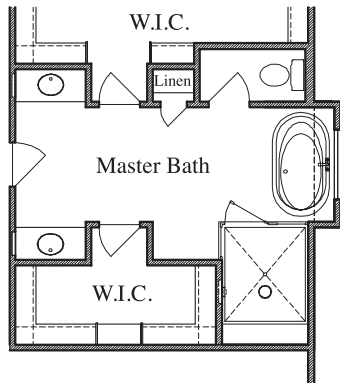

TEXAS HOMES

Texas Built • Texas Owned • Texas Proud

TH
BUILD ON YOUR LOT

Plan 3494 • 3,494 square feet

BUILD ON YOUR LOT

Plan 3494 • Options

*Double Doors
at Front Porch*

*Mudset Shower with
Seat & Niche at Bath 2*

*Cabinet at
Mud Room*

*Sink & Cabinets
at Laundry*

*Powder at
Storage*

*Mudset Shower with
Seat & Niche at Bath 3*

*Door at Master
Bedroom*

*Game Room Covered Patio
Sliding Door
at Game Room*

*Large Mudset Shower with
Seat & Niche at Master Bath*

*Drop-In Tub with Large Mudset Shower
with Seat & Niche at Master Bath*