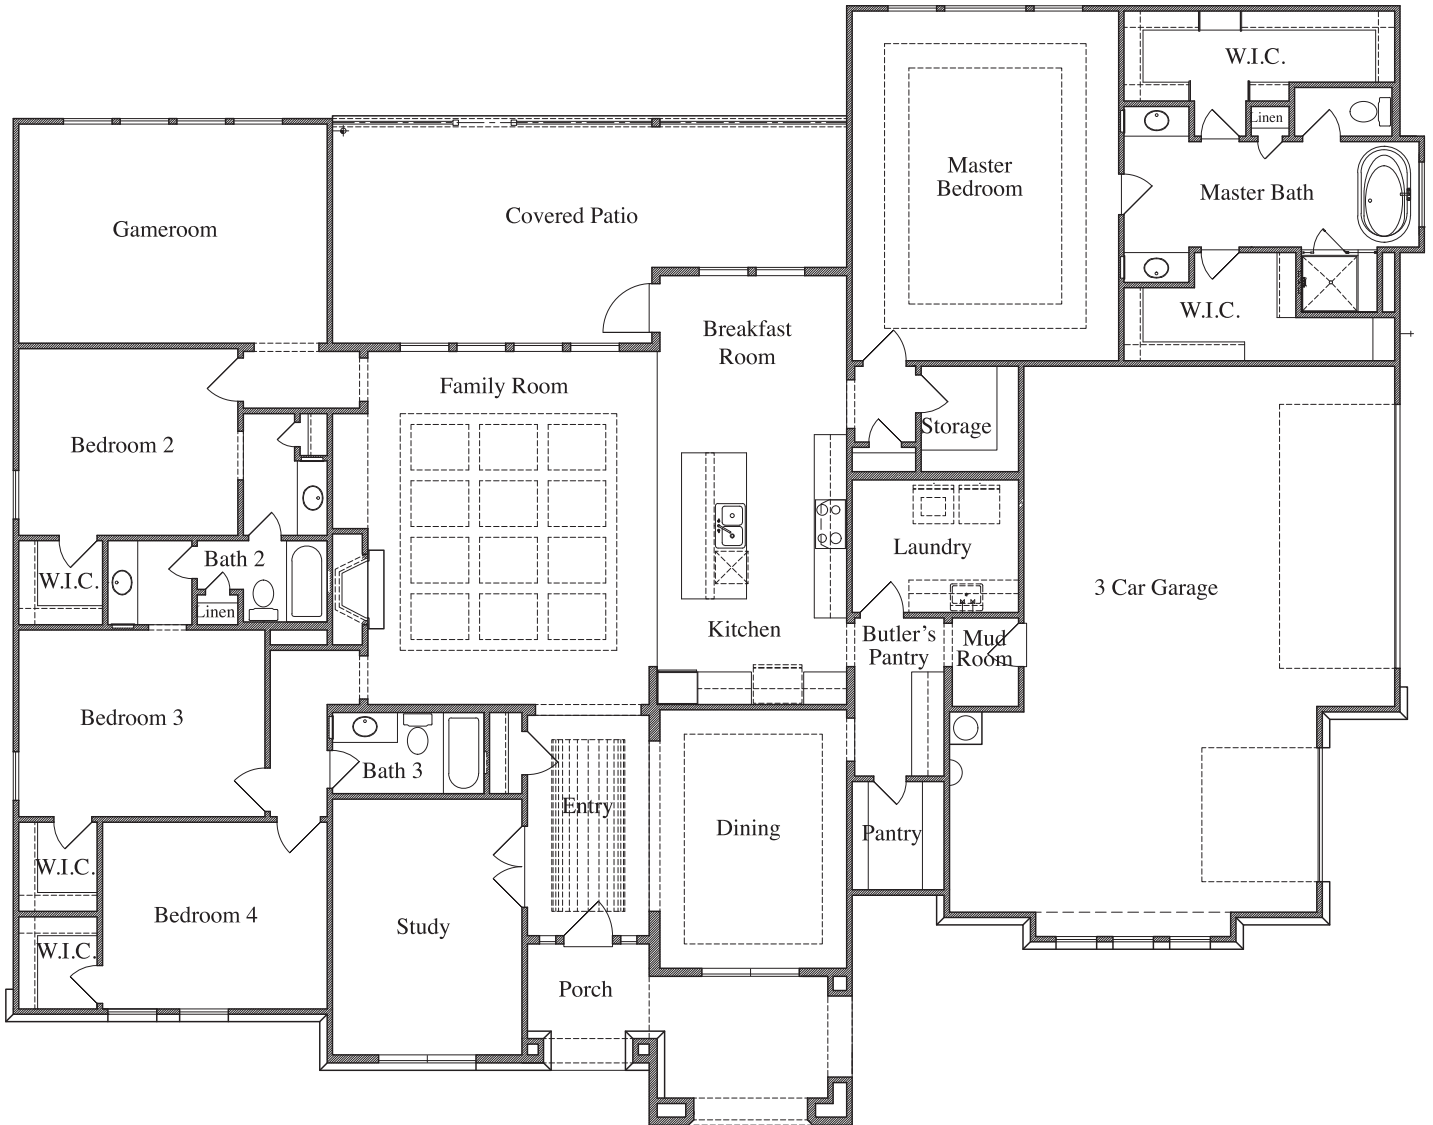

TEXAS HOMES

Texas Built • Texas Owned • Texas Proud

BUILD ON YOUR LOT

Plan 3494 • 3,494 square feet

ELEVATION D

ELEVATION E

TEXAS-HOMES.COM

*These are artist renderings and actual elevation detailing are subject to change.
Refer to Sales Counselor and review actual blueprint. Rev. 06/09/23*

TEXAS HOMES

Texas Built • Texas Owned • Texas Proud

TH
BUILD ON YOUR LOT

Plan 3494 • 3,494 square feet

BUILD ON YOUR LOT

Plan 3494 • Options

*Double Doors
at Front Porch*

*Mudset Shower with
Seat & Niche at Bath 2*

*Cabinet at
Mud Room*

*Sink & Cabinets
at Laundry*

*Powder at
Storage*

*Mudset Shower with
Seat & Niche at Bath 3*

*Door at Master
Bedroom*

*Game Room Covered Patio
Sliding Door
at Game Room*

*Large Mudset Shower with
Seat & Niche at Master Bath*

*Drop-In Tub with Large Mudset Shower
with Seat & Niche at Master Bath*