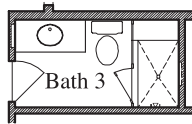

TEXAS HOMES

Texas Built • Texas Owned • Texas Proud

BUILD ON YOUR LOT

Plan 3494 • 3,494 square feet

ELEVATION D

ELEVATION E

TEXAS-HOMES.COM

*These are artist renderings and actual elevation detailing are subject to change.
Refer to Sales Counselor and review actual blueprint. Rev. 06/09/23*

TEXAS HOMES

Texas Built • Texas Owned • Texas Proud

TH
BUILD ON YOUR LOT

Plan 3494 • 3,494 square feet

BUILD ON YOUR LOT

Plan 3494 • Options

*Double Doors
at Front Porch*

*Mudset Shower with
Seat & Niche at Bath 2*

*Cabinet at
Mud Room*

*Sink & Cabinets
at Laundry*

*Powder at
Storage*

*Mudset Shower with
Seat & Niche at Bath 3*

*Door at Master
Bedroom*

*Game Room Covered Patio
Sliding Door
at Game Room*

*Large Mudset Shower with
Seat & Niche at Master Bath*