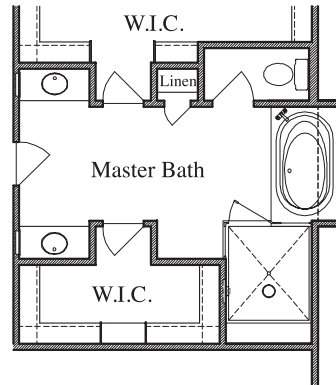

TEXAS HOMES

Texas Built • Texas Owned • Texas Proud

TH
BUILD ON YOUR LOT

Plan 3494 • 3,494 square feet

BUILD ON YOUR LOT

Plan 3494 • Options

*Double Doors
at Front Porch*

*Mudset Shower with
Seat & Niche at Bath 2*

*Cabinet at
Mud Room*

*Sink & Cabinets
at Laundry*

*Powder at
Storage*

*Mudset Shower with
Seat & Niche at Bath 3*

*Door at Master
Bedroom*

*Game Room Covered Patio
Sliding Door
at Game Room*

*Large Mudset Shower with
Seat & Niche at Master Bath*

*Drop-In Tub with Large Mudset Shower
with Seat & Niche at Master Bath*