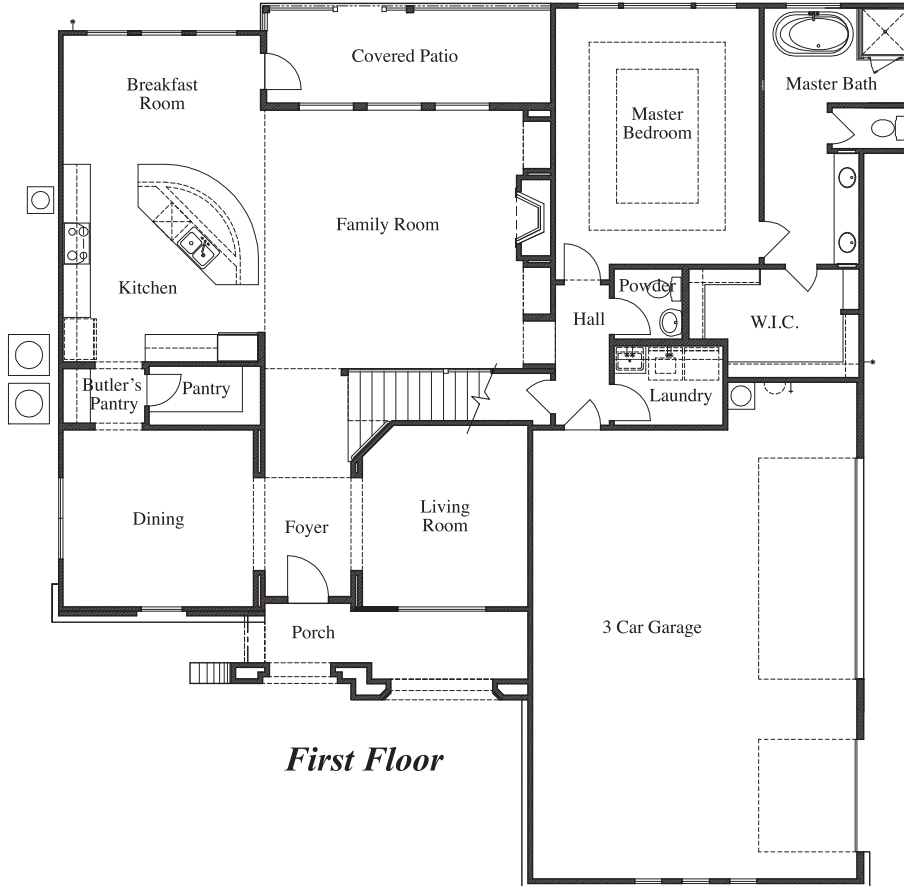

BUILD ON YOUR LOT

Plan 3835 • 3,835 square feet

ELEVATION A

ELEVATION B

ELEVATION C

TEXAS-HOMES.COM

*These are artist renderings and actual elevation detailing are subject to change.
Refer to Sales Counselor and review actual blueprint. Rev. 06/09/23*

TEXAS HOMES

Texas Built • Texas Owned • Texas Proud

BUILD ON YOUR LOT

Plan 3835 • 3,835 square feet

ELEVATION D

ELEVATION E

TEXAS-HOMES.COM

*These are artist renderings and actual elevation detailing are subject to change.
Refer to Sales Counselor and review actual blueprint. Rev. 06/09/23*

TEXAS HOMES

Texas Built • Texas Owned • Texas Proud

BUILD ON YOUR LOT

Plan 3835 • 3,835 square feet

First Floor

Second Floor

BUILD ON YOUR LOT

Plan 3835 • Options

Study at Living Room

Media Room

*Media Room at Game Room / Attic
Second Floor Plan*

Casita at 1 Car Garage

Extended Covered Patio

*Drop-In Tub with Large
Mudset Shower with Seat & Niche
at Master Bath*

*Large Mudset Shower
with Seat & Niche
at Master Bath*