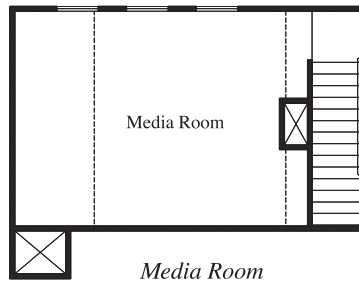

TEXAS HOMES

Texas Built • Texas Owned • Texas Proud

BUILD ON YOUR LOT

Plan 3835 • 3,835 square feet

ELEVATION D

ELEVATION E

TEXAS-HOMES.COM

*These are artist renderings and actual elevation detailing are subject to change.
Refer to Sales Counselor and review actual blueprint. Rev. 06/09/23*

TEXAS HOMES

Texas Built • Texas Owned • Texas Proud

BUILD ON YOUR LOT

Plan 3835 • 3,835 square feet

First Floor

Second Floor

BUILD ON YOUR LOT

Plan 3835 • Options

Study at Living Room

Media Room

*Media Room at Game Room / Attic
Second Floor Plan*

Casita at 1 Car Garage

Extended Covered Patio

*Drop-In Tub with Large
Mudset Shower with Seat & Niche
at Master Bath*

*Large Mudset Shower
with Seat & Niche
at Master Bath*