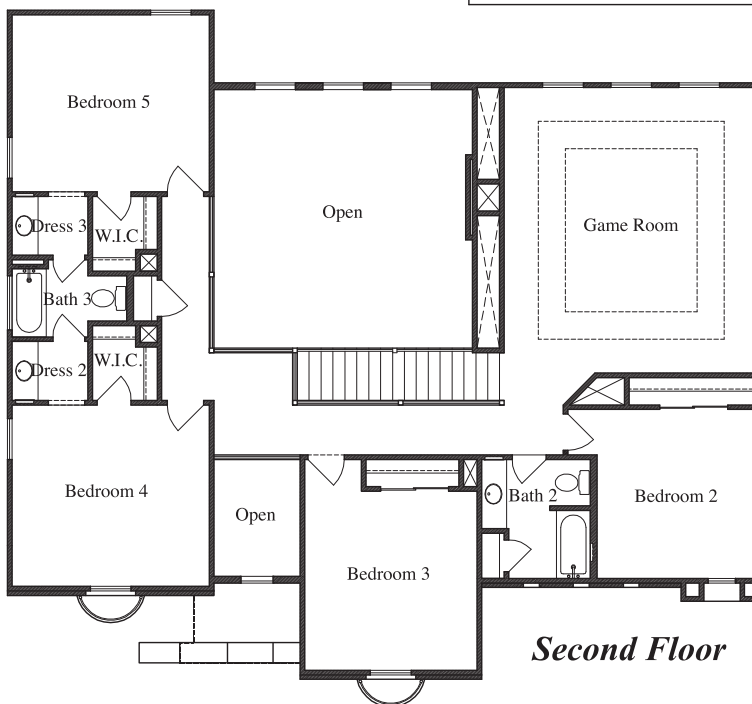

TEXAS HOMES

Texas Built • Texas Owned • Texas Proud

BUILD ON YOUR LOT

Plan 3835 • 3,835 square feet

ELEVATION D

ELEVATION E

TEXAS-HOMES.COM

*These are artist renderings and actual elevation detailing are subject to change.
Refer to Sales Counselor and review actual blueprint. Rev. 06/09/23*

TEXAS HOMES

Texas Built • Texas Owned • Texas Proud

BUILD ON YOUR LOT

Plan 3835 • 3,835 square feet

First Floor

Second Floor

BUILD ON YOUR LOT

Plan 3835 • Options

Study at Living Room

Media Room

*Media Room at Game Room / Attic
Second Floor Plan*

Casita at 1 Car Garage

Extended Covered Patio

*Drop-In Tub with Large
Mudset Shower with Seat & Niche
at Master Bath*

*Large Mudset Shower
with Seat & Niche
at Master Bath*

*Mudset Shower
with Seat & Niche
at Bath 3*

*Mudset Shower
with Seat & Niche
at Bath 2*

Sink & Cabinet at Laundry