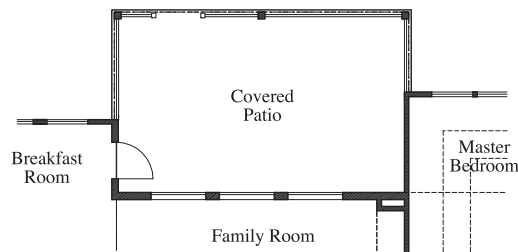

TEXAS HOMES

Texas Built • Texas Owned • Texas Proud

BUILD ON YOUR LOT

Plan 3835 • 3,835 square feet

First Floor

Second Floor

BUILD ON YOUR LOT

Plan 3835 • Options

Study at Living Room

Media Room

*Media Room at Game Room / Attic
Second Floor Plan*

Casita at 1 Car Garage

Extended Covered Patio

*Drop-In Tub with Large
Mudset Shower with Seat & Niche
at Master Bath*

*Large Mudset Shower
with Seat & Niche
at Master Bath*

*Mudset Shower
with Seat & Niche
at Bath 3*

*Mudset Shower
with Seat & Niche
at Bath 2*

Sink & Cabinet at Laundry