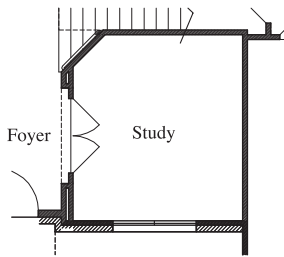

BUILD ON YOUR LOT

Plan 3835 • 3,835 square feet

ELEVATION A

ELEVATION B

ELEVATION C

TEXAS-HOMES.COM

*These are artist renderings and actual elevation detailing are subject to change.
Refer to Sales Counselor and review actual blueprint. Rev. 06/09/23*

TEXAS HOMES

Texas Built • Texas Owned • Texas Proud

BUILD ON YOUR LOT

Plan 3835 • 3,835 square feet

ELEVATION D

ELEVATION E

TEXAS-HOMES.COM

*These are artist renderings and actual elevation detailing are subject to change.
Refer to Sales Counselor and review actual blueprint. Rev. 06/09/23*

TEXAS HOMES

Texas Built • Texas Owned • Texas Proud

BUILD ON YOUR LOT

Plan 3835 • 3,835 square feet

First Floor

Second Floor

BUILD ON YOUR LOT

Plan 3835 • Options

Study at Living Room

Media Room

*Media Room at Game Room / Attic
Second Floor Plan*

Casita at 1 Car Garage

Extended Covered Patio

*Drop-In Tub with Large
Mudset Shower with Seat & Niche
at Master Bath*

*Large Mudset Shower
with Seat & Niche
at Master Bath*