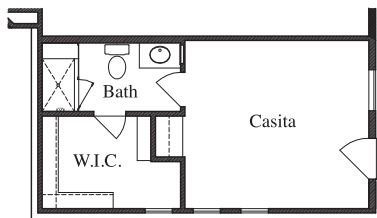

BUILD ON YOUR LOT

Plan 3835 • 3,835 square feet

ELEVATION A

ELEVATION B

ELEVATION C

TEXAS-HOMES.COM

*These are artist renderings and actual elevation detailing are subject to change.
Refer to Sales Counselor and review actual blueprint. Rev. 06/09/23*

TEXAS HOMES

Texas Built • Texas Owned • Texas Proud

BUILD ON YOUR LOT

Plan 3835 • 3,835 square feet

ELEVATION D

ELEVATION E

TEXAS-HOMES.COM

*These are artist renderings and actual elevation detailing are subject to change.
Refer to Sales Counselor and review actual blueprint. Rev. 06/09/23*

TEXAS HOMES

Texas Built • Texas Owned • Texas Proud

BUILD ON YOUR LOT

Plan 3835 • 3,835 square feet

First Floor

Second Floor

BUILD ON YOUR LOT

Plan 3835 • Options

Study at Living Room

Media Room

*Media Room at Game Room / Attic
Second Floor Plan*

Casita at 1 Car Garage

Extended Covered Patio

*Drop-In Tub with Large
Mudset Shower with Seat & Niche
at Master Bath*

*Large Mudset Shower
with Seat & Niche
at Master Bath*