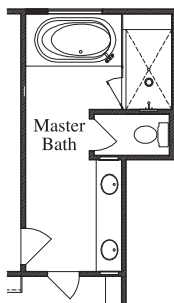

TEXAS HOMES

Texas Built • Texas Owned • Texas Proud

BUILD ON YOUR LOT

Plan 3835 • 3,835 square feet

First Floor

Second Floor

BUILD ON YOUR LOT

Plan 3835 • Options

Study at Living Room

Media Room

*Media Room at Game Room / Attic
Second Floor Plan*

Casita at 1 Car Garage

Extended Covered Patio

*Drop-In Tub with Large
Mudset Shower with Seat & Niche
at Master Bath*

*Large Mudset Shower
with Seat & Niche
at Master Bath*

*Mudset Shower
with Seat & Niche
at Bath 3*

*Mudset Shower
with Seat & Niche
at Bath 2*

Sink & Cabinet at Laundry