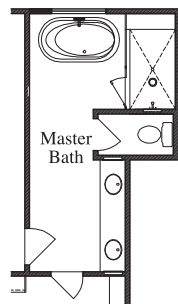

TEXAS HOMES

Texas Built • Texas Owned • Texas Proud

BUILD ON YOUR LOT

Plan 3835 • 3,835 square feet

First Floor

Second Floor

BUILD ON YOUR LOT

Plan 3835 • Options

Study at Living Room

Media Room

*Media Room at Game Room / Attic
Second Floor Plan*

Casita at 1 Car Garage

Extended Covered Patio

*Drop-In Tub with Large
Mudset Shower with Seat & Niche
at Master Bath*

*Large Mudset Shower
with Seat & Niche
at Master Bath*

*Mudset Shower
with Seat & Niche
at Bath 3*

*Mudset Shower
with Seat & Niche
at Bath 2*

Sink & Cabinet at Laundry