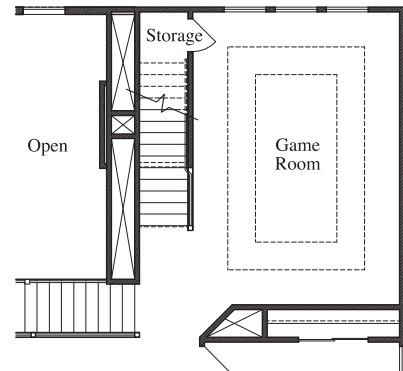

BUILD ON YOUR LOT

Plan 3835 • 3,835 square feet

ELEVATION A

ELEVATION B

ELEVATION C

TEXAS-HOMES.COM

*These are artist renderings and actual elevation detailing are subject to change.
Refer to Sales Counselor and review actual blueprint. Rev. 06/09/23*

TEXAS HOMES

Texas Built • Texas Owned • Texas Proud

BUILD ON YOUR LOT

Plan 3835 • 3,835 square feet

ELEVATION D

ELEVATION E

TEXAS-HOMES.COM

*These are artist renderings and actual elevation detailing are subject to change.
Refer to Sales Counselor and review actual blueprint. Rev. 06/09/23*

TEXAS HOMES

Texas Built • Texas Owned • Texas Proud

BUILD ON YOUR LOT

Plan 3835 • 3,835 square feet

First Floor

Second Floor

BUILD ON YOUR LOT

Plan 3835 • Options

Study at Living Room

Media Room

*Media Room at Game Room / Attic
Second Floor Plan*

Casita at 1 Car Garage

Extended Covered Patio

*Drop-In Tub with Large
Mudset Shower with Seat & Niche
at Master Bath*

*Large Mudset Shower
with Seat & Niche
at Master Bath*