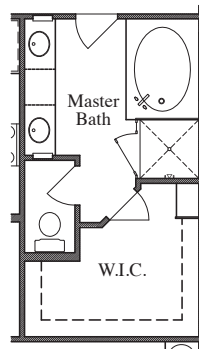

*Optional Mudset Shower
w/ Drop-in Tub*