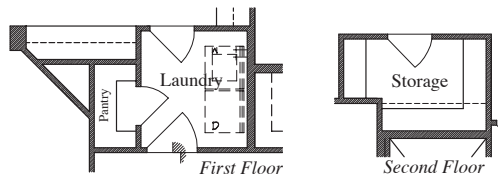

Ventana

Plan 2696 • Options

Optional Downstairs Laundry