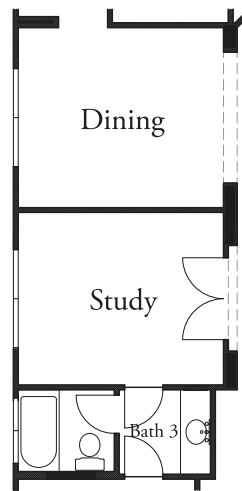

Vistas of Sonoma

Teepleton • 2,442 square feet

ELEVATION B

ELEVATION D

ELEVATION E

TEXAS-HOMES.COM

*These are artist renderings and actual elevation detailing are subject to change.
Refer to Sales Counselor and review actual blueprint. Rev. 11.05.20*

TEXAS HOMES

Texas Built • Texas Owned • Texas Proud

Vistas of Sonoma

Teepleton • 2,442 square feet

TEXAS-HOMES.COM

Actual room dimensions may vary. See a sales counselor for more information. Rev. 11.05.20

TEXAS HOMES

Texas Built • Texas Owned • Texas Proud

Vistas of Sonoma

Teepleton • Options

Optional Second Floor Game Room & Media Room

Optional First Floor Stairway with Game Room & Media Option

Optional Bedroom 4 at Living

Optional Study at Living

Optional Fireplace at Family Room

Optional Shower & Tub at Master Bath

Optional Bedroom 5 at Media Room

Optional Shower at Bath 3

Optional Shower at Bath 2

Optional Cabinet & Sink at Laundry Room