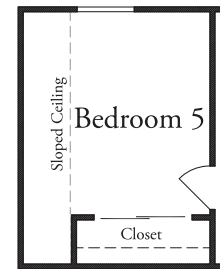

TEXAS HOMES

Texas Built • Texas Owned • Texas Proud

Vistas of Sonoma

Teepleton • 2,442 square feet

TEXAS-HOMES.COM

Actual room dimensions may vary. See a sales counselor for more information. Rev. 11.05.20

TEXAS HOMES

Texas Built • Texas Owned • Texas Proud

Vistas of Sonoma

Teepleton • Options

Optional Second Floor Game Room & Media Room

Optional First Floor Stairway with Game Room & Media Option

Optional Bedroom 4 at Living

Optional Study at Living

Optional Fireplace at Family Room

Optional Shower & Tub at Master Bath

Optional Bedroom 5 at Media Room

Optional Shower at Bath 3

Optional Shower at Bath 2

Optional Cabinet & Sink at Laundry Room