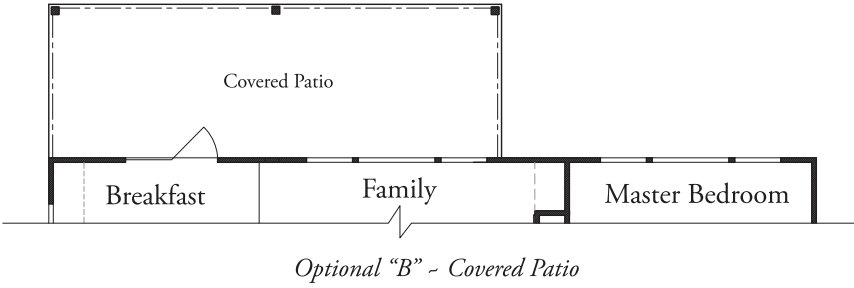

Vistas of Sonoma

Teepleton • 2,442 square feet

ELEVATION B

ELEVATION D

ELEVATION E

TEXAS-HOMES.COM

*These are artist renderings and actual elevation detailing are subject to change.
Refer to Sales Counselor and review actual blueprint. Rev. 11.05.20*

TEXAS HOMES

Texas Built • Texas Owned • Texas Proud

Vistas of Sonoma

Teepleton • 2,442 square feet

TEXAS-HOMES.COM

Actual room dimensions may vary. See a sales counselor for more information. Rev. 11.05.20

TEXAS HOMES

Texas Built • Texas Owned • Texas Proud

Vistas of Sonoma

Teepleton • Options

Optional Second Floor Game Room & Media Room

Optional First Floor Stairway with Game Room & Media Option

Optional Bedroom 4 at Living