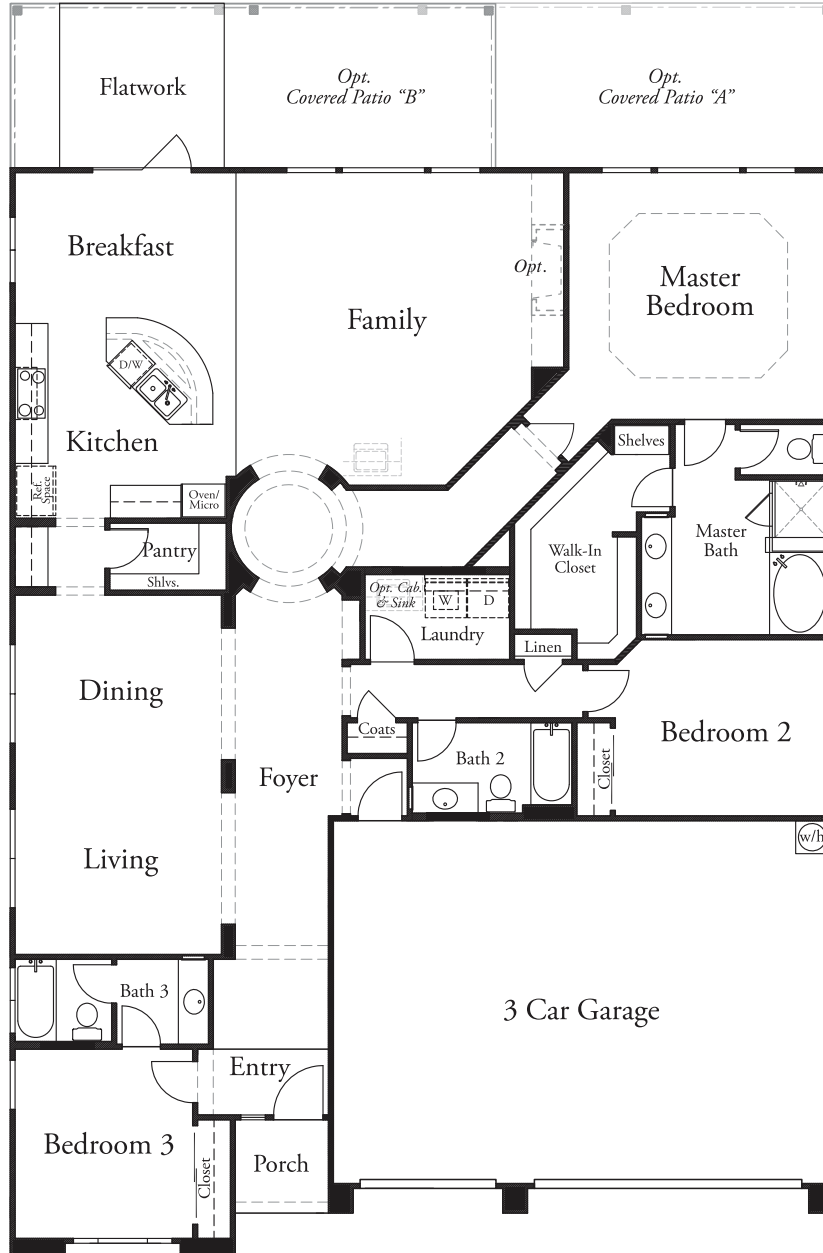

Vistas of Sonoma

Teepleton • 2,442 square feet

ELEVATION B

ELEVATION D

ELEVATION E

TEXAS-HOMES.COM

*These are artist renderings and actual elevation detailing are subject to change.
Refer to Sales Counselor and review actual blueprint. Rev. 11.05.20*

TEXAS HOMES

Texas Built • Texas Owned • Texas Proud

Vistas of Sonoma

Teepleton • 2,442 square feet

TEXAS-HOMES.COM

Actual room dimensions may vary. See a sales counselor for more information. Rev. 11.05.20

TEXAS HOMES

Texas Built • Texas Owned • Texas Proud

Vistas of Sonoma

Teepleton • Options

Optional Second Floor Game Room & Media Room

Optional First Floor Stairway with Game Room & Media Option

Optional Bedroom 4 at Living

Optional Study at Living

Optional Fireplace at Family Room

Optional Shower & Tub at Master Bath

Optional Bedroom 5 at Media Room

Optional Shower at Bath 3

Optional Shower at Bath 2

Optional Cabinet & Sink at Laundry Room