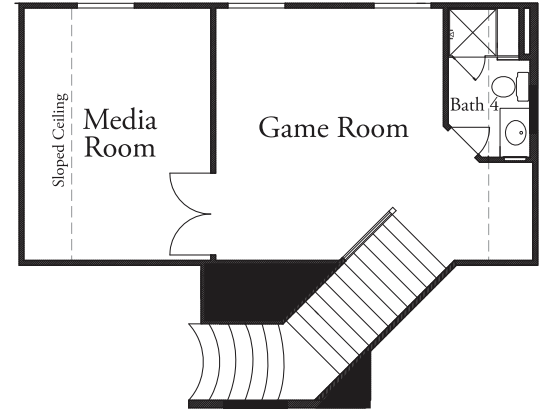

Vistas of Sonoma

Teepleton • 2,442 square feet

ELEVATION B

ELEVATION D

ELEVATION E

TEXAS-HOMES.COM

*These are artist renderings and actual elevation detailing are subject to change.
Refer to Sales Counselor and review actual blueprint. Rev. 11.05.20*

TEXAS HOMES

Texas Built • Texas Owned • Texas Proud

Vistas of Sonoma

Teepleton • 2,442 square feet

TEXAS-HOMES.COM

Actual room dimensions may vary. See a sales counselor for more information. Rev. 11.05.20

TEXAS HOMES

Texas Built • Texas Owned • Texas Proud

Vistas of Sonoma

Teepleton • Options

Optional Second Floor Game Room & Media Room

Optional First Floor Stairway with Game Room & Media Option

Optional Bedroom 4 at Living

Optional Study at Living

Optional Fireplace at Family Room

Optional Shower & Tub at Master Bath

Optional Bedroom 5 at Media Room

Optional Shower at Bath 3

Optional Shower at Bath 2

Optional Cabinet & Sink at Laundry Room