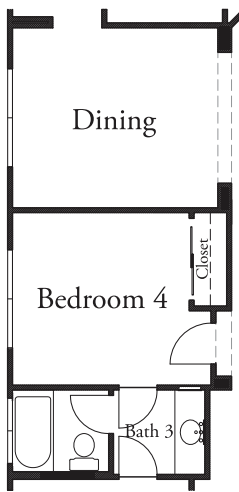

Vistas of Sonoma

Teepleton • 2,442 square feet

ELEVATION B

ELEVATION D

ELEVATION E

TEXAS-HOMES.COM

*These are artist renderings and actual elevation detailing are subject to change.
Refer to Sales Counselor and review actual blueprint. Rev. 11.05.20*

TEXAS HOMES

Texas Built • Texas Owned • Texas Proud

Vistas of Sonoma

Teepleton • 2,442 square feet

TEXAS-HOMES.COM

Actual room dimensions may vary. See a sales counselor for more information. Rev. 11.05.20

TEXAS HOMES

Texas Built • Texas Owned • Texas Proud

Vistas of Sonoma

Teepleton • Options

Optional Second Floor Game Room & Media Room

Optional First Floor Stairway with Game Room & Media Option

Optional Bedroom 4 at Living

Optional Study at Living

Optional Fireplace at Family Room

Optional Shower & Tub at Master Bath

Optional Bedroom 5 at Media Room

Optional Shower at Bath 3

Optional Shower at Bath 2

Optional Cabinet & Sink at Laundry Room