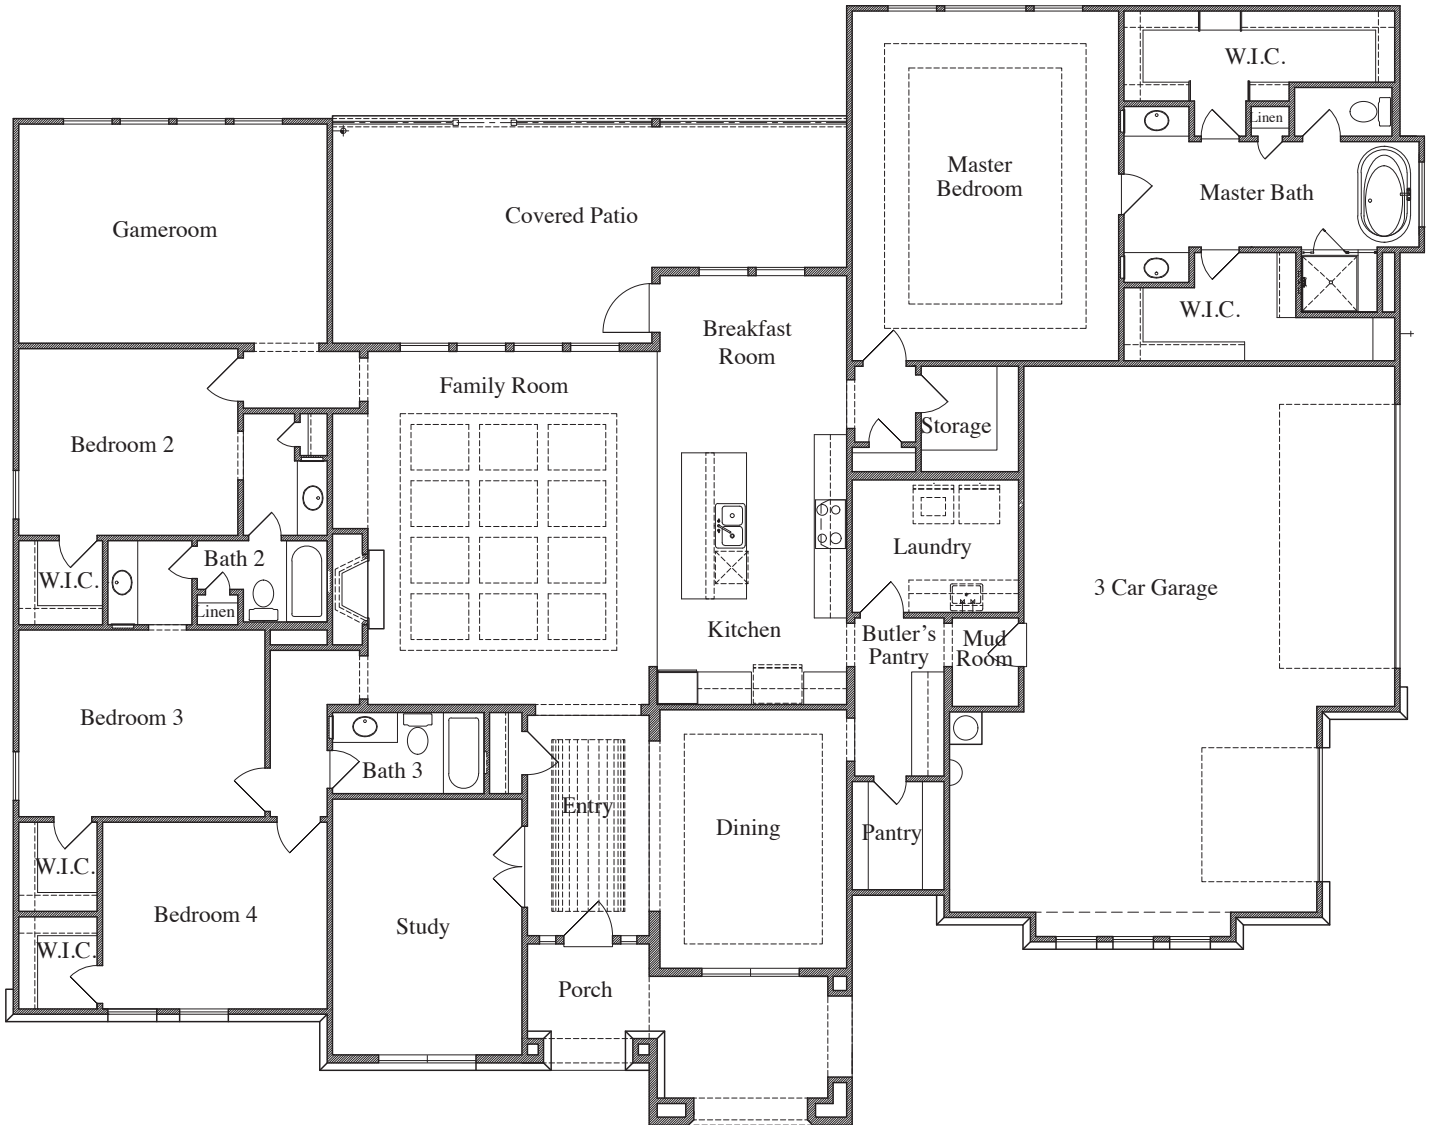

TEXAS HOMES

Texas Built • Texas Owned • Texas Proud

BENT TREE

— AT BOERNE —

Plan 3494 • 3,494 square feet

ELEVATION D

ELEVATION E

TEXAS-HOMES.COM

BENT TREE

AT BOERNE

Plan 3494 • 3,494 square feet

TEXAS-HOMES.COM

Actual room dimensions may vary. See a sales counselor for more information. Rev. 09/28/21

TEXAS HOMES

Texas Built • Texas Owned • Texas Proud

BENT TREE

AT BOERNE

Plan 3494 • Options

Double Doors at Front Porch

Mudset Shower with Seat & Niche at Bath 2

Cabinet at Mud Room

Sink & Cabinets at Laundry

Powder at Storage

Mudset Shower with Seat & Niche at Bath 3

Door at Master Bedroom

Sliding Door at Game Room

Large Mudset Shower with Seat & Niche at Master Bath

Drop-In Tub with Large Mudset Shower with Seat & Niche at Master Bath