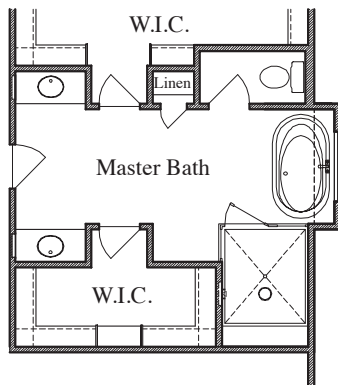

BENT TREE

AT BOERNE

Plan 3494 • 3,494 square feet

TEXAS-HOMES.COM

Actual room dimensions may vary. See a sales counselor for more information. Rev. 09/28/21

TEXAS HOMES

Texas Built • Texas Owned • Texas Proud

BENT TREE

AT BOERNE

Plan 3494 • Options

Double Doors at Front Porch

Mudset Shower with Seat & Niche at Bath 2

Cabinet at Mud Room

Sink & Cabinets at Laundry

Powder at Storage

Mudset Shower with Seat & Niche at Bath 3

Door at Master Bedroom

Sliding Door at Game Room

Large Mudset Shower with Seat & Niche at Master Bath

Drop-In Tub with Large Mudset Shower with Seat & Niche at Master Bath