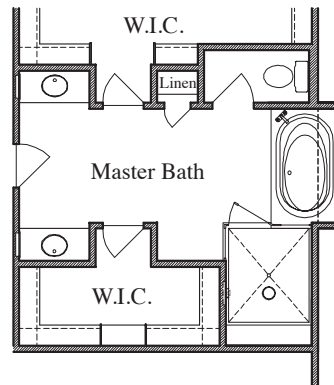

BENT TREE

AT BOERNE

Plan 3494 • Options

Double Doors at Front Porch

Mudset Shower with Seat & Niche at Bath 2

Cabinet at Mud Room

Sink & Cabinets at Laundry

Powder at Storage

Mudset Shower with Seat & Niche at Bath 3

Door at Master Bedroom

Sliding Door at Game Room

Large Mudset Shower with Seat & Niche at Master Bath

Drop-In Tub with Large Mudset Shower with Seat & Niche at Master Bath

TEXAS-HOMES.COM

Actual room dimensions may vary. See a sales counselor for more information. Rev. 11/18/19

TEXAS HOMES

Texas Built • Texas Owned • Texas Proud