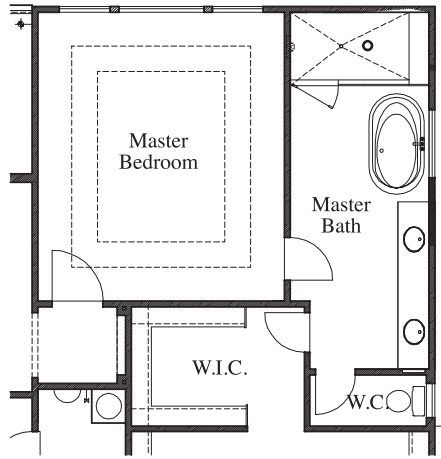

Texas Built • Texas Owned • Texas Proud

LEGEND PARK

Plan 3000 • Options

Double Door at Front Porch

Half Bath & Storage at Bonus Room Storage

Study at Bedroom 4

Bonus Room at Tech / Attic
Second Floor Plan

Bonus Room at Tech / Attic
First Floor Plan

Desk at Tech Room

Note: if optional desk is chosen
storage not available
First Floor Plan

*Ceiling treatment not available with this option

Starter Step

Bedroom 5 at Game Room
Bath 3 at Bedroom 2

Large Mudset Shower with Seat & Niche
at Master Bath

Cabinet at Laundry

Mudset Shower with
Seat & Niche at Bath 2

Drop-In Tub with Large Mudset Shower
with Seat & Niche at Master Bath

Enlarged Family Room

Extended Covered Patio

Enclosed Game Room

Cabinet at Mud Room