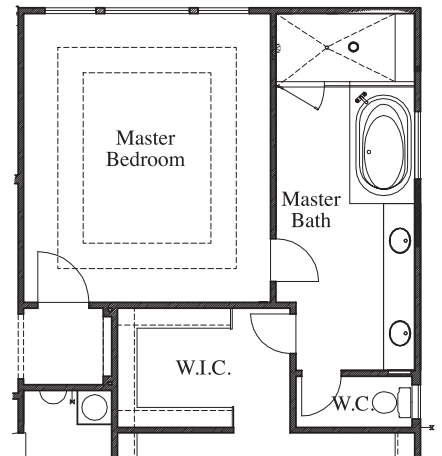

Texas Built • Texas Owned • Texas Proud

LEGEND PARK

Plan 3000 • Options

Double Door at Front Porch

Half Bath & Storage at Bonus Room Storage

Study at Bedroom 4

Bonus Room at Tech / Attic
Second Floor Plan

Bonus Room at Tech / Attic
First Floor Plan

Desk at Tech Room

Note: if optional desk is chosen
storage not available
First Floor Plan

*Ceiling treatment not available with this option

Starter Step

Bedroom 5 at Game Room
Bath 3 at Bedroom 2

Large Mudset Shower with Seat & Niche
at Master Bath

Cabinet at Laundry

Mudset Shower with
Seat & Niche at Bath 2

Drop-In Tub with Large Mudset Shower
with Seat & Niche at Master Bath

Enlarged Family Room

Extended Covered Patio

Enclosed Game Room

Cabinet at Mud Room