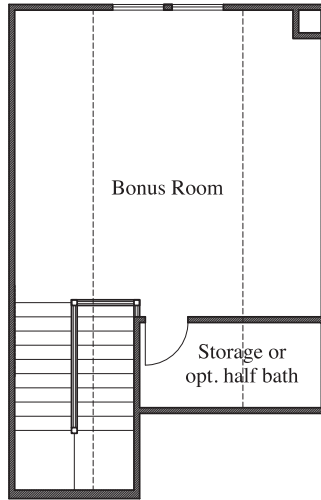

Texas Built • Texas Owned • Texas Proud

LEGEND PARK

Plan 3000 • Options

Double Door at Front Porch

Half Bath & Storage at Bonus Room Storage

Study at Bedroom 4

Bonus Room at Tech / Attic
Second Floor Plan

Bonus Room at Tech / Attic
First Floor Plan

Desk at Tech Room

Note: if optional desk is chosen
storage not available
First Floor Plan

*Ceiling treatment not available with this option

Starter Step

Bedroom 5 at Game Room
Bath 3 at Bedroom 2

Large Mudset Shower with Seat & Niche
at Master Bath

Cabinet at Laundry

Mudset Shower with
Seat & Niche at Bath 2

Drop-In Tub with Large Mudset Shower
with Seat & Niche at Master Bath

Enlarged Family Room

Extended Covered Patio

Enclosed Game Room

Cabinet at Mud Room