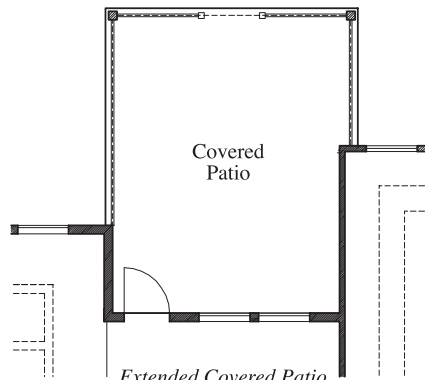

Desk at Tech Room

Note: if optional desk is chosen
storage not available
First Floor Plan

*Ceiling treatment not available with this option

Starter Step

Bedroom 5 at Game Room
Bath 3 at Bedroom 2

Large Mudset Shower with Seat & Niche
at Master Bath

Cabinet at Laundry

Mudset Shower with
Seat & Niche at Bath 2

Drop-In Tub with Large Mudset Shower
with Seat & Niche at Master Bath

Enlarged Family Room

Extended Covered Patio

Enclosed Game Room

Cabinet at Mud Room