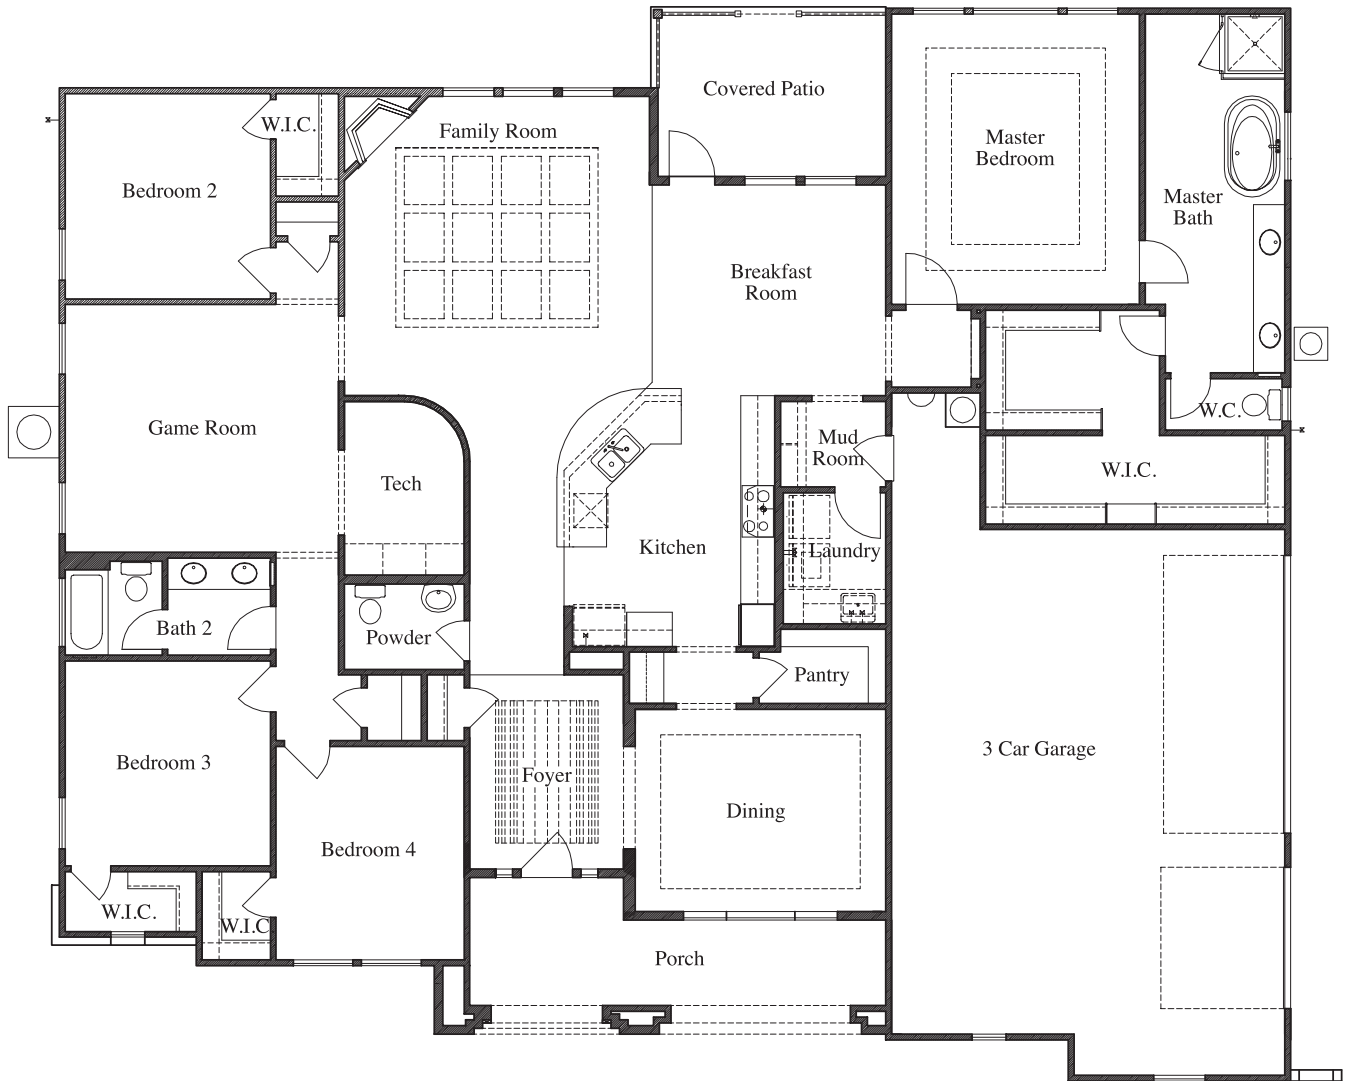

TEXAS HOMES

Texas Built • Texas Owned • Texas Proud

LEGEND PARK

Plan 3000 • 3,000 square feet

TEXAS-HOMES.COM

Actual room dimensions may vary. See a sales counselor for more information. Rev. 06/09/23

TEXAS HOMES

Texas Built • Texas Owned • Texas Proud

LEGEND PARK

Plan 3000 • Options

Double Door at Front Porch

Half Bath & Storage at Bonus Room Storage

Study at Bedroom 4

Bonus Room at Tech / Attic
Second Floor Plan

Bonus Room at Tech / Attic
First Floor Plan

Desk at Tech Room

Note: if optional desk is chosen
storage not available
First Floor Plan

*Ceiling treatment not available with this option

Starter Step

Bedroom 5 at Game Room
Bath 3 at Bedroom 2

Large Mudset Shower with Seat & Niche
at Master Bath

Cabinet at Laundry

Mudset Shower with
Seat & Niche at Bath 2

Drop-In Tub with Large Mudset Shower
with Seat & Niche at Master Bath

Enlarged Family Room

Extended Covered Patio

Enclosed Game Room

Cabinet at Mud Room