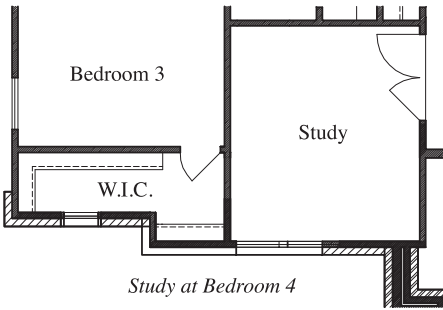

TEXAS HOMES

Texas Built • Texas Owned • Texas Proud

LEGEND PARK

Plan 3000 • 3,000 square feet

TEXAS-HOMES.COM

Actual room dimensions may vary. See a sales counselor for more information. Rev. 06/09/23

TEXAS HOMES

Texas Built • Texas Owned • Texas Proud

LEGEND PARK

Plan 3000 • Options

Double Door at Front Porch

Half Bath & Storage at Bonus Room Storage

Study at Bedroom 4

Bonus Room at Tech / Attic
Second Floor Plan

Bonus Room at Tech / Attic
First Floor Plan

Desk at Tech Room

Note: if optional desk is chosen
storage not available
First Floor Plan

*Ceiling treatment not available with this option

Starter Step

Bedroom 5 at Game Room
Bath 3 at Bedroom 2

Large Mudset Shower with Seat & Niche
at Master Bath

Cabinet at Laundry

Mudset Shower with
Seat & Niche at Bath 2

Drop-In Tub with Large Mudset Shower
with Seat & Niche at Master Bath

Enlarged Family Room

Extended Covered Patio

Enclosed Game Room

Cabinet at Mud Room