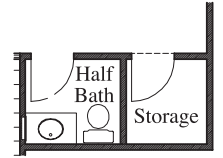

Texas Built • Texas Owned • Texas Proud

LEGEND PARK

Plan 3000 • Options

Double Door at Front Porch

Half Bath & Storage at Bonus Room Storage

Study at Bedroom 4

Bonus Room at Tech / Attic
Second Floor Plan

Bonus Room at Tech / Attic
First Floor Plan

Desk at Tech Room

Note: if optional desk is chosen
storage not available
First Floor Plan

*Ceiling treatment not available with this option

Starter Step

Bedroom 5 at Game Room
Bath 3 at Bedroom 2

Large Mudset Shower with Seat & Niche
at Master Bath

Cabinet at Laundry

Mudset Shower with
Seat & Niche at Bath 2

Drop-In Tub with Large Mudset Shower
with Seat & Niche at Master Bath

Enlarged Family Room

Extended Covered Patio

Enclosed Game Room

Cabinet at Mud Room