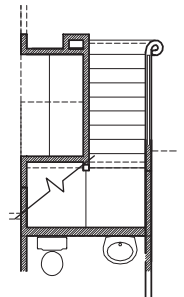

Texas Built • Texas Owned • Texas Proud

LEGEND PARK

Plan 3000 • Options

Double Door at Front Porch

Half Bath & Storage at Bonus Room Storage

Study at Bedroom 4

Bonus Room at Tech / Attic
Second Floor Plan

Bonus Room at Tech / Attic
First Floor Plan

Desk at Tech Room

Note: if optional desk is chosen
storage not available
First Floor Plan

*Ceiling treatment not available with this option

Starter Step

Bedroom 5 at Game Room
Bath 3 at Bedroom 2

Large Mudset Shower with Seat & Niche
at Master Bath