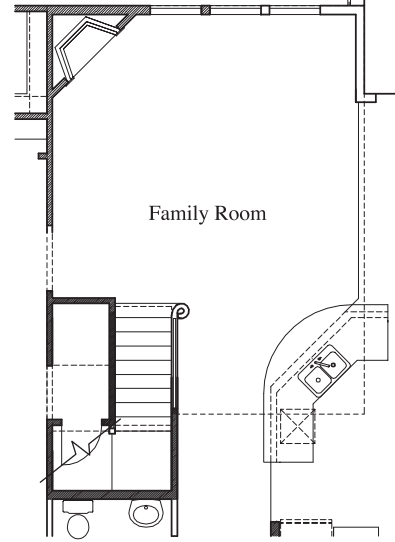

Texas Built • Texas Owned • Texas Proud

LEGEND PARK

Plan 3000 • Options

Double Door at Front Porch

Half Bath & Storage at Bonus Room Storage

Study at Bedroom 4

Bonus Room at Tech / Attic
Second Floor Plan

Bonus Room at Tech / Attic
First Floor Plan

Desk at Tech Room

Note: if optional desk is chosen
storage not available
First Floor Plan

*Ceiling treatment not available with this option

Starter Step

Bedroom 5 at Game Room
Bath 3 at Bedroom 2

Large Mudset Shower with Seat & Niche
at Master Bath

Cabinet at Laundry

Mudset Shower with
Seat & Niche at Bath 2

Drop-In Tub with Large Mudset Shower
with Seat & Niche at Master Bath

Enlarged Family Room

Extended Covered Patio

Enclosed Game Room

Cabinet at Mud Room