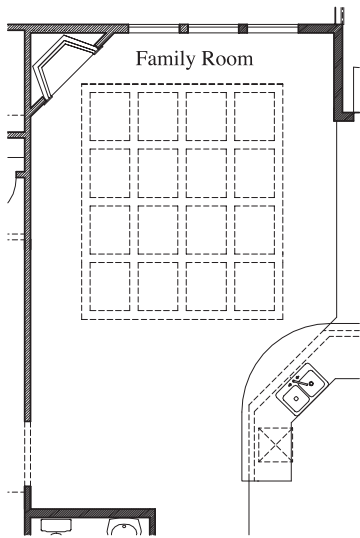

Texas Built • Texas Owned • Texas Proud

LEGEND PARK

Plan 3000 • Options

Double Door at Front Porch

Half Bath & Storage at Bonus Room Storage

Study at Bedroom 4

Bonus Room at Tech / Attic
Second Floor Plan

Bonus Room at Tech / Attic
First Floor Plan

Desk at Tech Room

Note: if optional desk is chosen
storage not available
First Floor Plan

*Ceiling treatment not available with this option

Starter Step

Bedroom 5 at Game Room
Bath 3 at Bedroom 2

Large Mudset Shower with Seat & Niche
at Master Bath

Cabinet at Laundry

Mudset Shower with
Seat & Niche at Bath 2

Drop-In Tub with Large Mudset Shower
with Seat & Niche at Master Bath

Enlarged Family Room

Extended Covered Patio

Enclosed Game Room

Cabinet at Mud Room