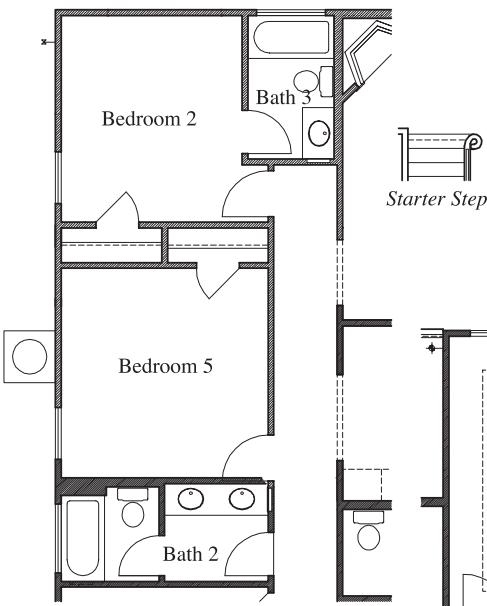

Texas Built • Texas Owned • Texas Proud

LEGEND PARK

Plan 3000 • Options

Double Door at Front Porch

Half Bath & Storage at Bonus Room Storage

Study at Bedroom 4

Bonus Room at Tech / Attic
Second Floor Plan

Bonus Room at Tech / Attic
First Floor Plan

Desk at Tech Room

Note: if optional desk is chosen
storage not available
First Floor Plan

*Ceiling treatment not available with this option

Starter Step

Bedroom 5 at Game Room
Bath 3 at Bedroom 2

Large Mudset Shower with Seat & Niche
at Master Bath

Cabinet at Laundry

Mudset Shower with
Seat & Niche at Bath 2

Drop-In Tub with Large Mudset Shower
with Seat & Niche at Master Bath

Enlarged Family Room

Extended Covered Patio

Enclosed Game Room

Cabinet at Mud Room