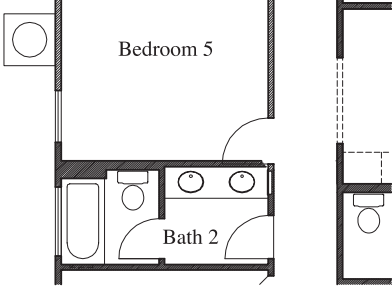

Texas Built • Texas Owned • Texas Proud

LEGEND PARK

Plan 3000 • Options

Double Door at Front Porch

Half Bath & Storage at Bonus Room Storage

Study at Bedroom 4

Bonus Room at Tech / Attic
Second Floor Plan

Bonus Room at Tech / Attic
First Floor Plan

Desk at Tech Room

Note: if optional desk is chosen
storage not available
First Floor Plan

*Ceiling treatment not available with this option

Starter Step

Bedroom 5 at Game Room
Bath 3 at Bedroom 2

Large Mudset Shower with Seat & Niche
at Master Bath

Cabinet at Laundry

Mudset Shower with
Seat & Niche at Bath 2

Drop-In Tub with Large Mudset Shower
with Seat & Niche at Master Bath

Enlarged Family Room

Extended Covered Patio

Enclosed Game Room

Cabinet at Mud Room