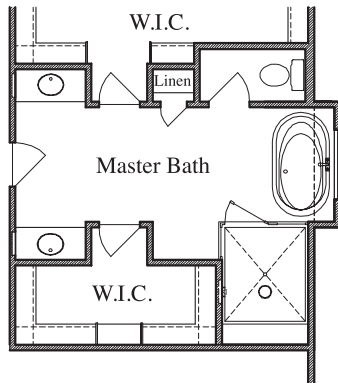

TEXAS HOMES

Texas Built • Texas Owned • Texas Proud

LEGEND PARK

Plan 3494 • 3,494 square feet

TEXAS-HOMES.COM

Actual room dimensions may vary. See a sales counselor for more information. Rev. 06/09/23

TEXAS HOMES

Texas Built • Texas Owned • Texas Proud

LEGEND PARK

Plan 3494 • Options

*Double Doors
at Front Porch*

*Mudset Shower with
Seat & Niche at Bath 2*

*Cabinet at
Mud Room*

*Sink & Cabinets
at Laundry*

*Powder at
Storage*

*Mudset Shower with
Seat & Niche at Bath 3*

*Door at Master
Bedroom*

*Sliding Door
at Game Room*

*Large Mudset Shower with
Seat & Niche at Master Bath*

*Drop-In Tub with Large Mudset Shower
with Seat & Niche at Master Bath*