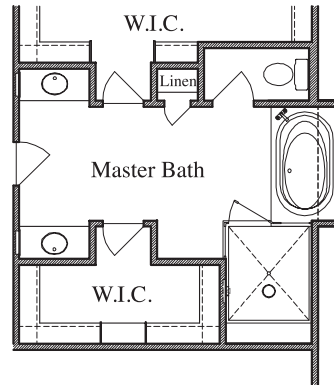

Texas Built • Texas Owned • Texas Proud

LEGEND PARK

Plan 3494 • Options

*Double Doors
at Front Porch*

*Mudset Shower with
Seat & Niche at Bath 2*

*Cabinet at
Mud Room*

*Sink & Cabinets
at Laundry*

*Powder at
Storage*

*Mudset Shower with
Seat & Niche at Bath 3*

*Door at Master
Bedroom*

*Sliding Door
at Game Room*

*Large Mudset Shower with
Seat & Niche at Master Bath*

*Drop-In Tub with Large Mudset Shower
with Seat & Niche at Master Bath*