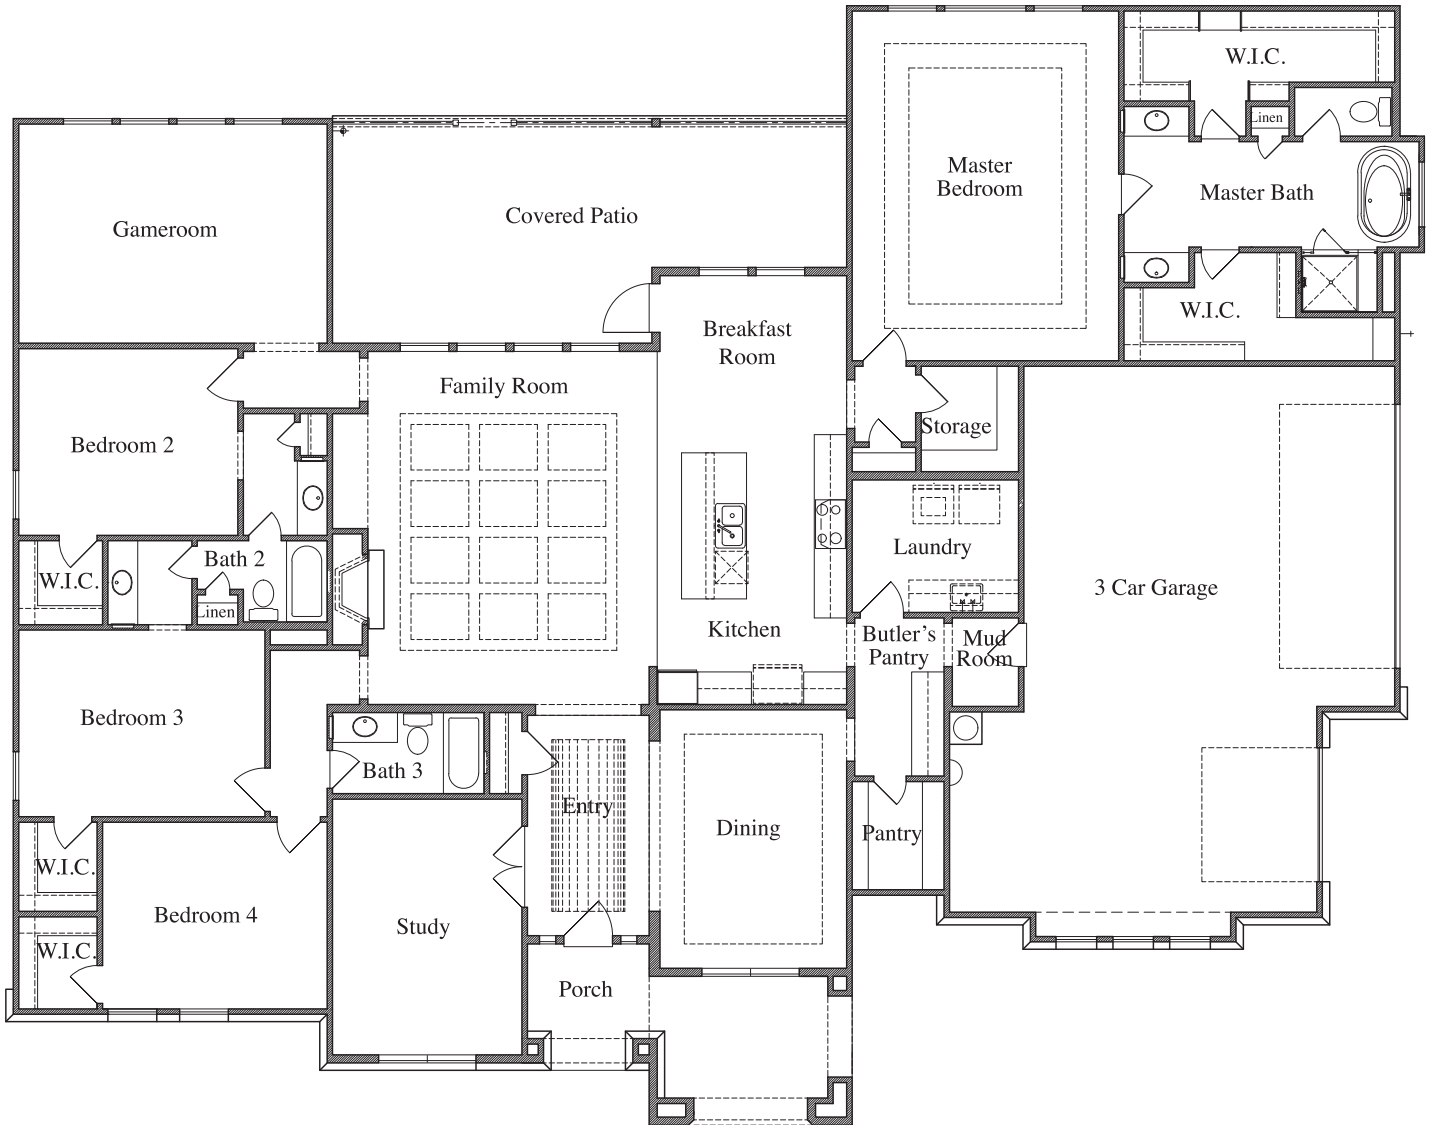

TEXAS HOMES

Texas Built • Texas Owned • Texas Proud

LEGEND PARK

Plan 3494 • 3,494 square feet

ELEVATION D

ELEVATION E

TEXAS-HOMES.COM

*These are artist renderings and actual elevation detailing are subject to change.
Refer to Sales Counselor and review actual blueprint. Rev. 06/09/23*

TEXAS HOMES

Texas Built • Texas Owned • Texas Proud

LEGEND PARK

Plan 3494 • 3,494 square feet

TEXAS-HOMES.COM

Actual room dimensions may vary. See a sales counselor for more information. Rev. 06/09/23

TEXAS HOMES

Texas Built • Texas Owned • Texas Proud

LEGEND PARK

Plan 3494 • Options

*Double Doors
at Front Porch*

*Mudset Shower with
Seat & Niche at Bath 2*

*Cabinet at
Mud Room*

*Sink & Cabinets
at Laundry*

*Powder at
Storage*

*Mudset Shower with
Seat & Niche at Bath 3*

*Door at Master
Bedroom*

*Sliding Door
at Game Room*

*Large Mudset Shower with
Seat & Niche at Master Bath*

*Drop-In Tub with Large Mudset Shower
with Seat & Niche at Master Bath*