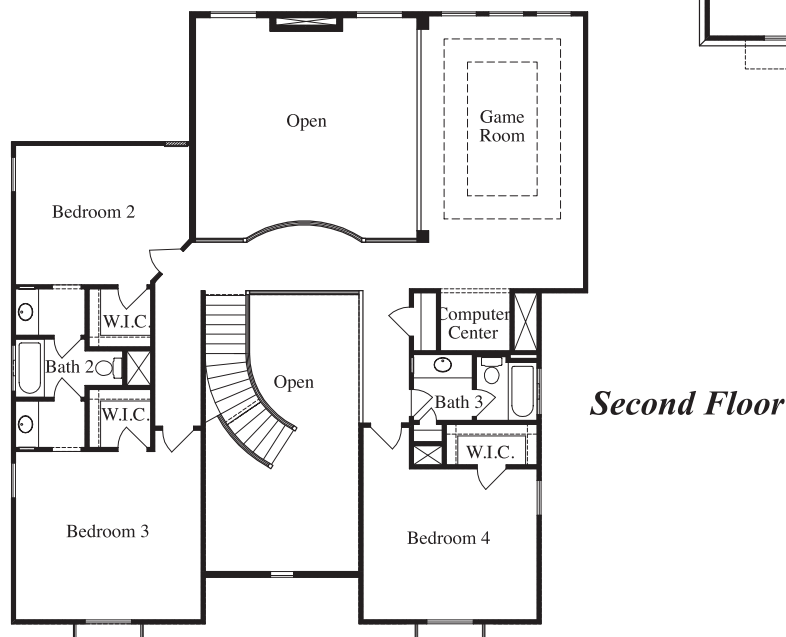

LEGEND PARK

Plan 4408 • 4,408 square feet

ELEVATION A

ELEVATION B

ELEVATION C

TEXAS-HOMES.COM

*These are artist renderings and actual elevation detailing are subject to change.
Refer to Sales Counselor and review actual blueprint. Rev. 06/0923*

TEXAS HOMES

Texas Built • Texas Owned • Texas Proud

LEGEND PARK

Plan 4408 • 4,408 square feet

ELEVATION D

ELEVATION E

TEXAS-HOMES.COM

*These are artist renderings and actual elevation detailing are subject to change.
Refer to Sales Counselor and review actual blueprint. Rev. 06/0923*

TEXAS HOMES

Texas Built • Texas Owned • Texas Proud

LEGEND PARK

Plan 4408 • 4,408 square feet

Plan 4408 Options