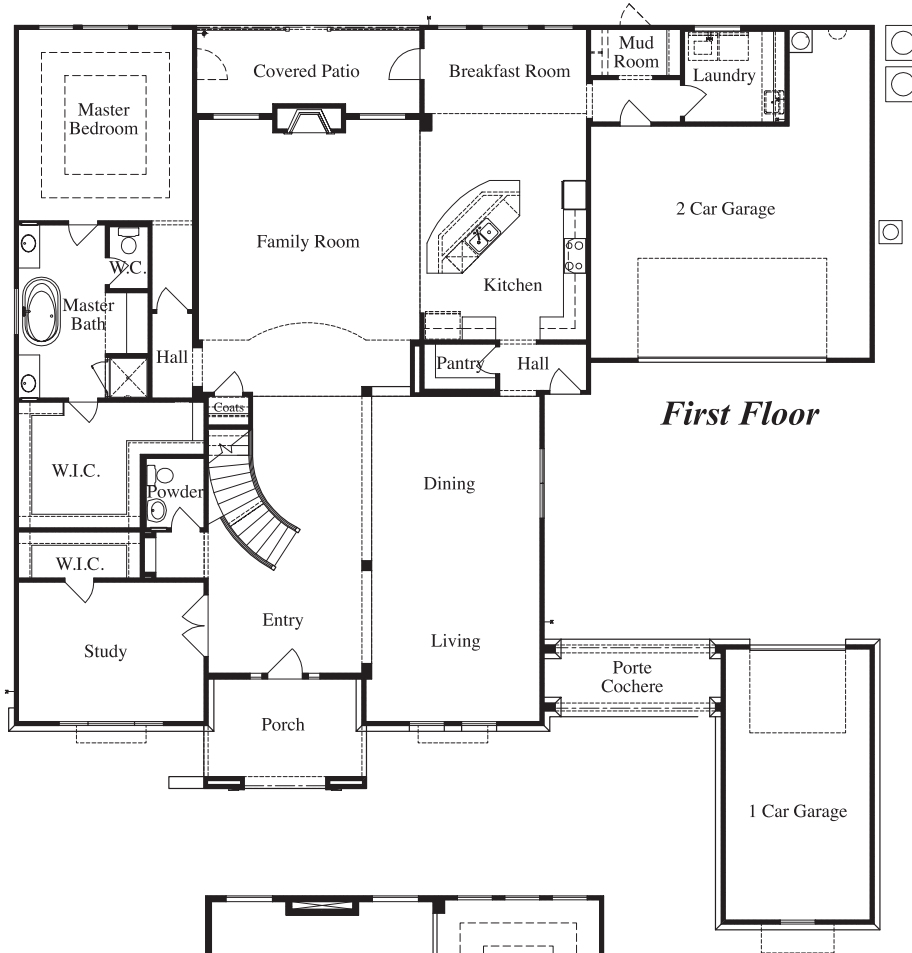

LEGEND PARK

Plan 4408 • 4,408 square feet

ELEVATION A

ELEVATION B

ELEVATION C

TEXAS-HOMES.COM

*These are artist renderings and actual elevation detailing are subject to change.
Refer to Sales Counselor and review actual blueprint. Rev. 06/0923*

TEXAS HOMES

Texas Built • Texas Owned • Texas Proud

LEGEND PARK

Plan 4408 • 4,408 square feet

ELEVATION D

ELEVATION E

TEXAS-HOMES.COM

*These are artist renderings and actual elevation detailing are subject to change.
Refer to Sales Counselor and review actual blueprint. Rev. 06/0923*

TEXAS HOMES

Texas Built • Texas Owned • Texas Proud

LEGEND PARK

Plan 4408 • 4,408 square feet

Plan 4408 Options