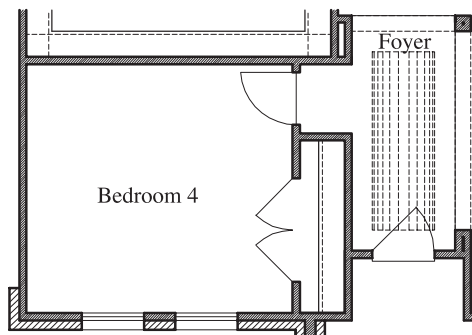

TEXAS HOMES

Texas Built • Texas Owned • Texas Proud

LEGEND PARK

Plan 2568 • 2,568 square feet

TEXAS HOMES

Texas Built • Texas Owned • Texas Proud

TEXAS-HOMES.COM

Actual room dimensions may vary. See a sales counselor for more information. Rev. 06/09/23

EQUAL HOUSING
OPPORTUNITY

LEGEND PARK

Plan 2568 • Options

*Large Mudset Shower
at Master Bath*

*Mudset Shower with
Seat & Niche at Bath 2*

Bedroom 4 at Study

TEXAS-HOMES.COM

Actual room dimensions may vary. See a sales counselor for more information. Rev. 06/09/23