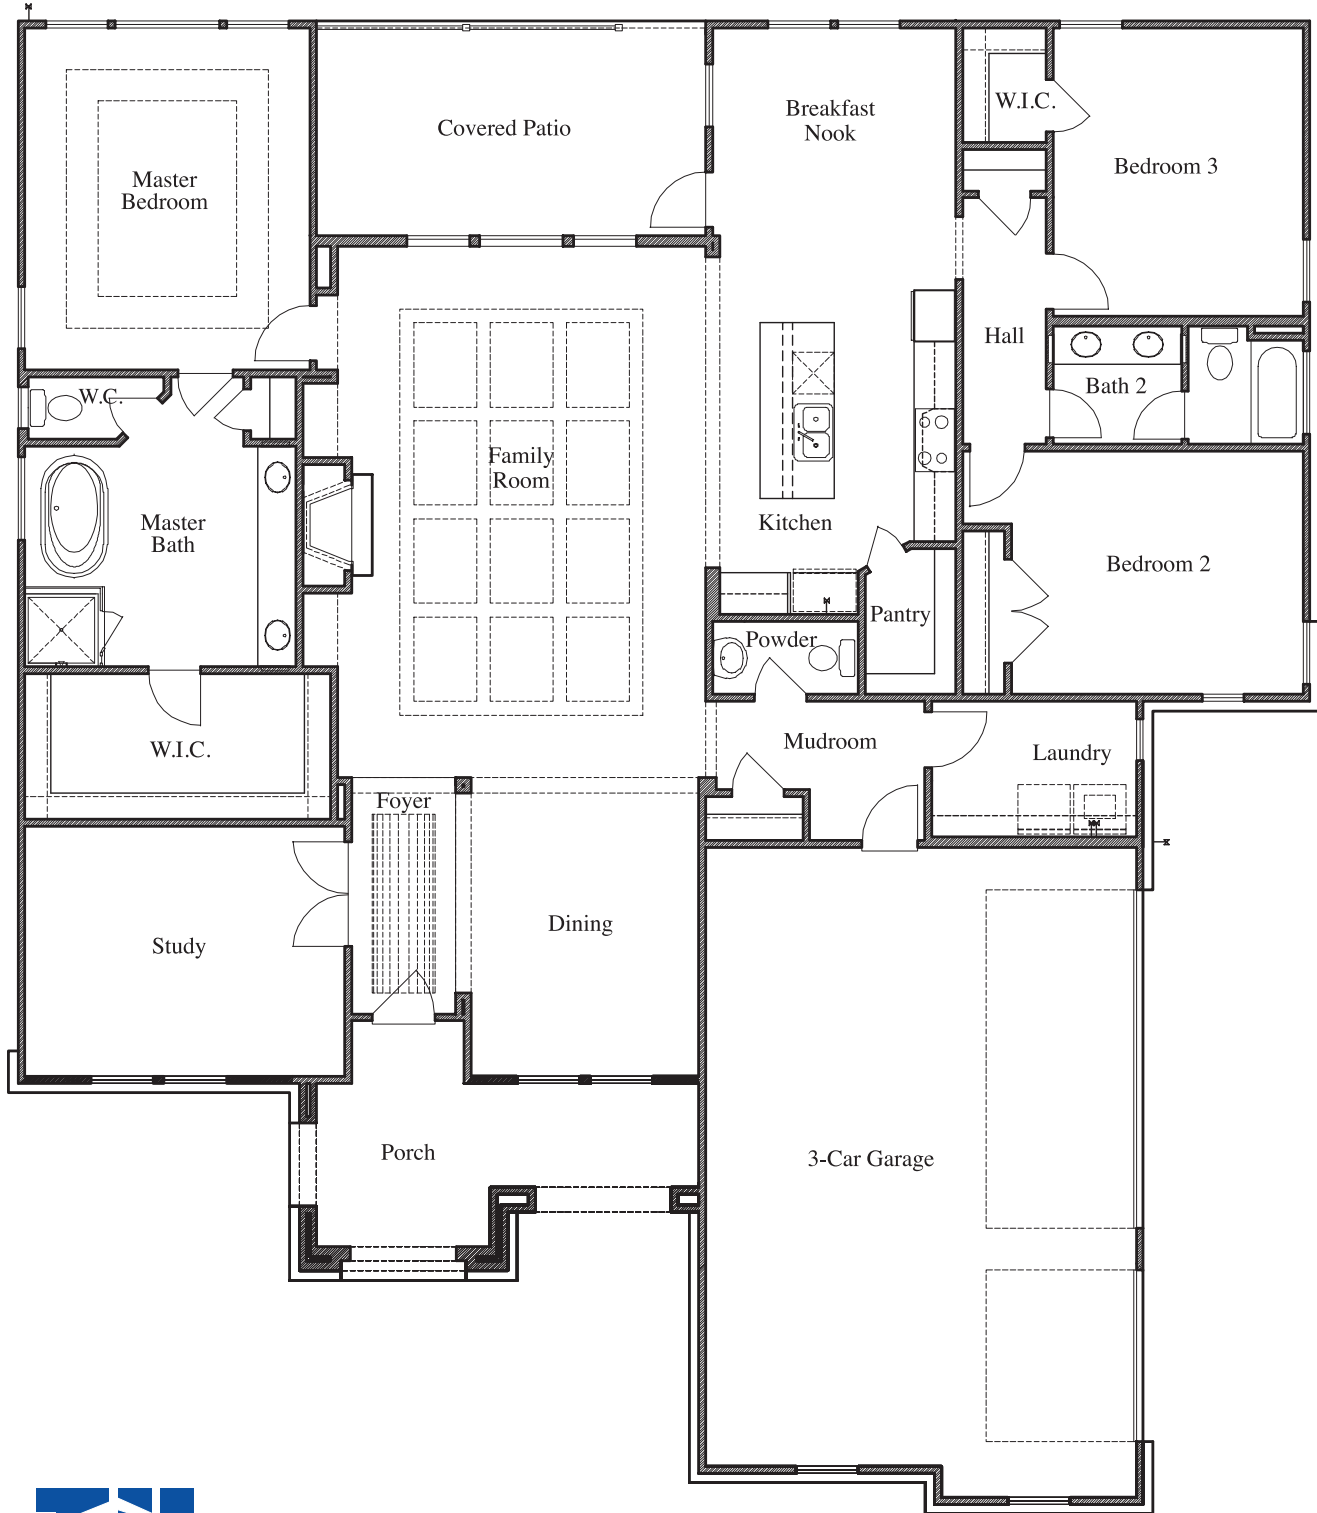

LEGEND PARK

Plan 2568 • 2,568 square feet

ELEVATION A

ELEVATION B

ELEVATION C

TEXAS-HOMES.COM

*These are artist renderings and actual elevation detailing are subject to change.
Refer to Sales Counselor and review actual blueprint. Rev. 06/09/23*

TEXAS HOMES

Texas Built • Texas Owned • Texas Proud

LEGEND PARK

Plan 2568 • 2,568 square feet

TEXAS HOMES

Texas Built • Texas Owned • Texas Proud

TEXAS-HOMES.COM

Actual room dimensions may vary. See a sales counselor for more information. Rev. 06/09/23

EQUAL HOUSING
OPPORTUNITY

LEGEND PARK

Plan 2568 • Options

*Large Mudset Shower
at Master Bath*

*Mudset Shower with
Seat & Niche at Bath 2*

Bedroom 4 at Study

TEXAS-HOMES.COM

Actual room dimensions may vary. See a sales counselor for more information. Rev. 06/09/23