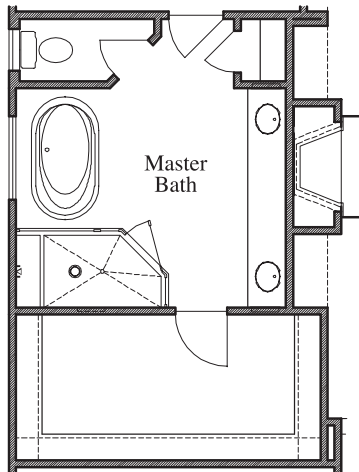

LEGEND PARK

Plan 2568 • 2,568 square feet

ELEVATION A

ELEVATION B

ELEVATION C

TEXAS-HOMES.COM

*These are artist renderings and actual elevation detailing are subject to change.
Refer to Sales Counselor and review actual blueprint. Rev. 06/09/23*

TEXAS HOMES

Texas Built • Texas Owned • Texas Proud

LEGEND PARK

Plan 2568 • 2,568 square feet

TEXAS HOMES

Texas Built • Texas Owned • Texas Proud

TEXAS-HOMES.COM

Actual room dimensions may vary. See a sales counselor for more information. Rev. 06/09/23

EQUAL HOUSING
OPPORTUNITY

LEGEND PARK

Plan 2568 • Options

*Large Mudset Shower
at Master Bath*

*Mudset Shower with
Seat & Niche at Bath 2*

Bedroom 4 at Study

TEXAS-HOMES.COM

Actual room dimensions may vary. See a sales counselor for more information. Rev. 06/09/23